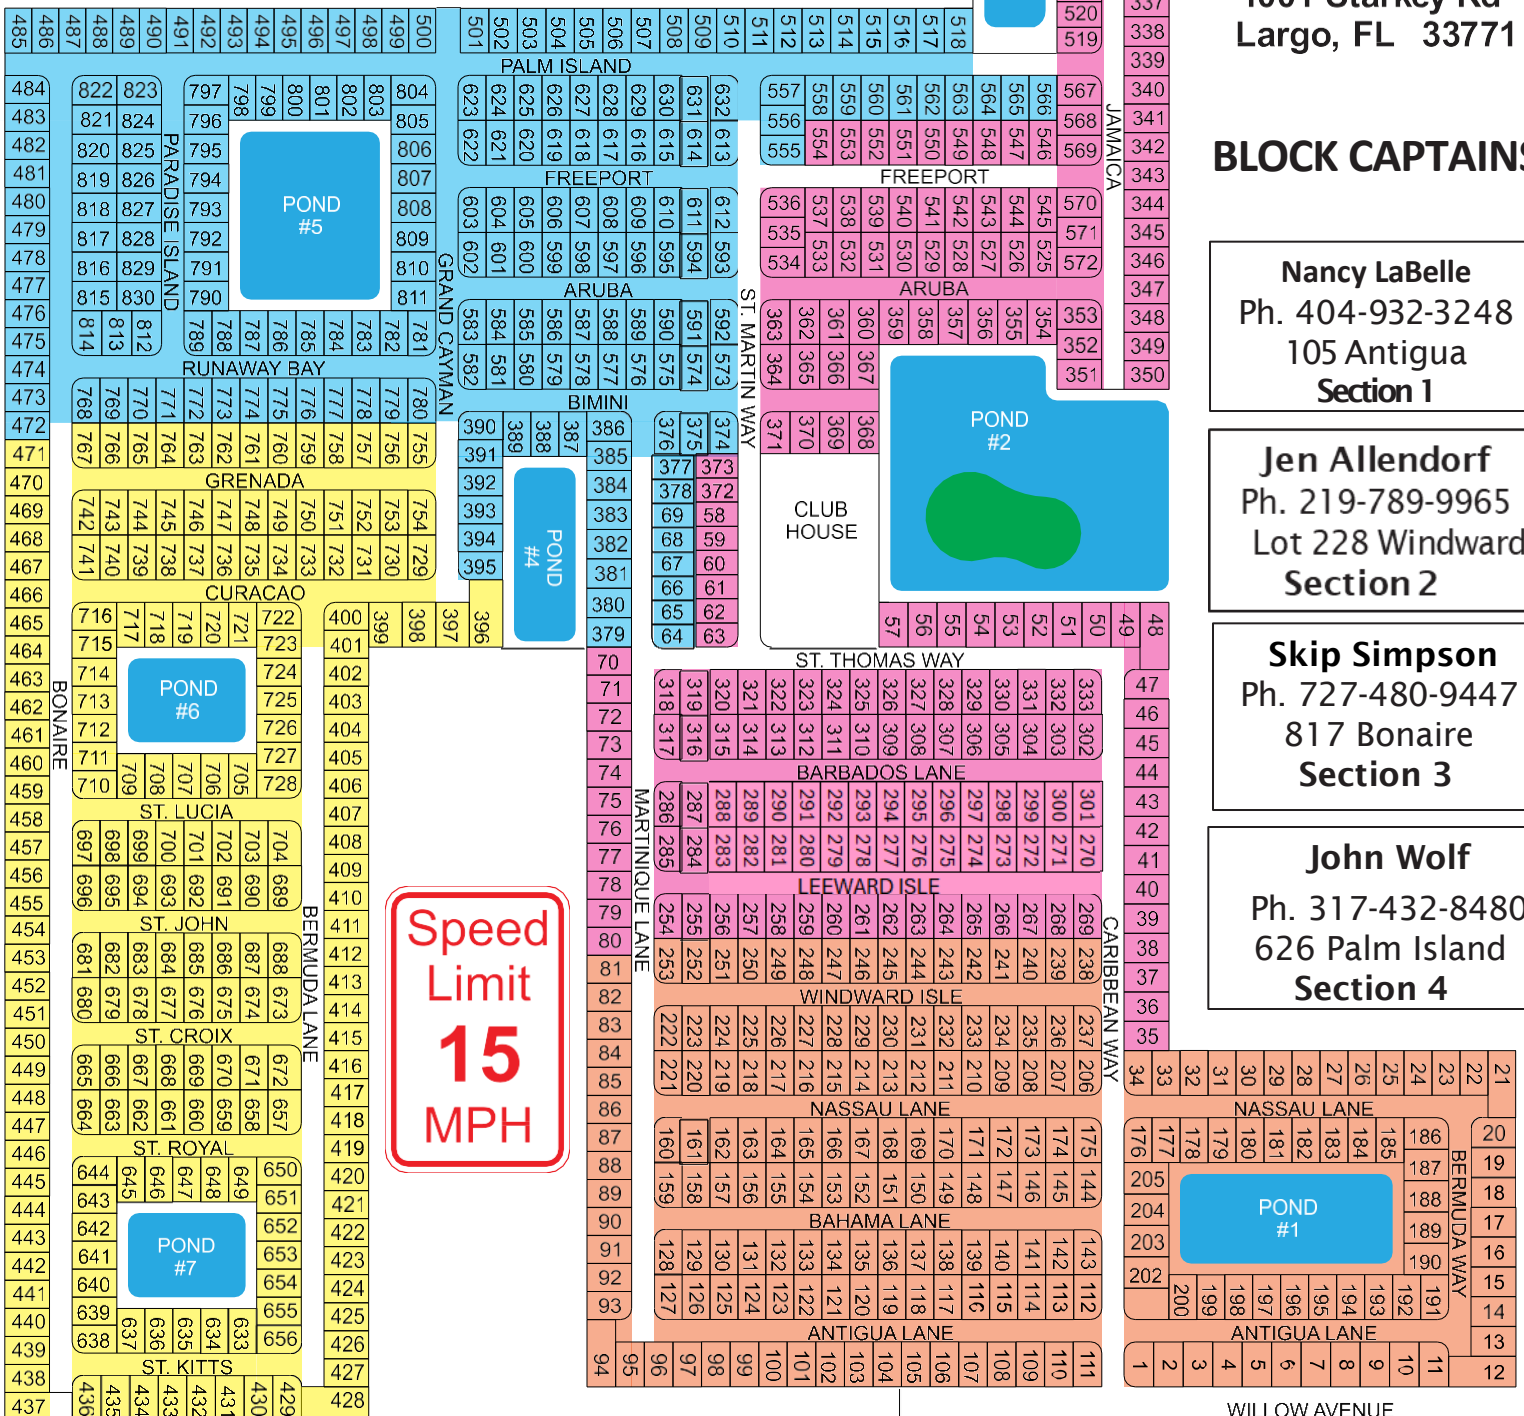

NEIGHBORHOOD WATCH

CALL 1ST: 911 - EMERGENCY CALLS
 or 727-587-6730 FOR NON-EMERGENCY
 Report to your block Captain within 24 hours

Paradise Island
 Co-op, Inc.
 1001 Starkey Rd
 Largo, FL 33771

BLOCK CAPTAINS

Sign by Pardeck Industries

- Section 1:** Lots 1-34 81-253
- Section 2:** Lots 35-63 70-80 254-373 519-554 567-572
- Section 3:** Lots 64-69 374-395 472-518 555-566 573-632 768-830
- Section 4:** Lots 369-471 633-767