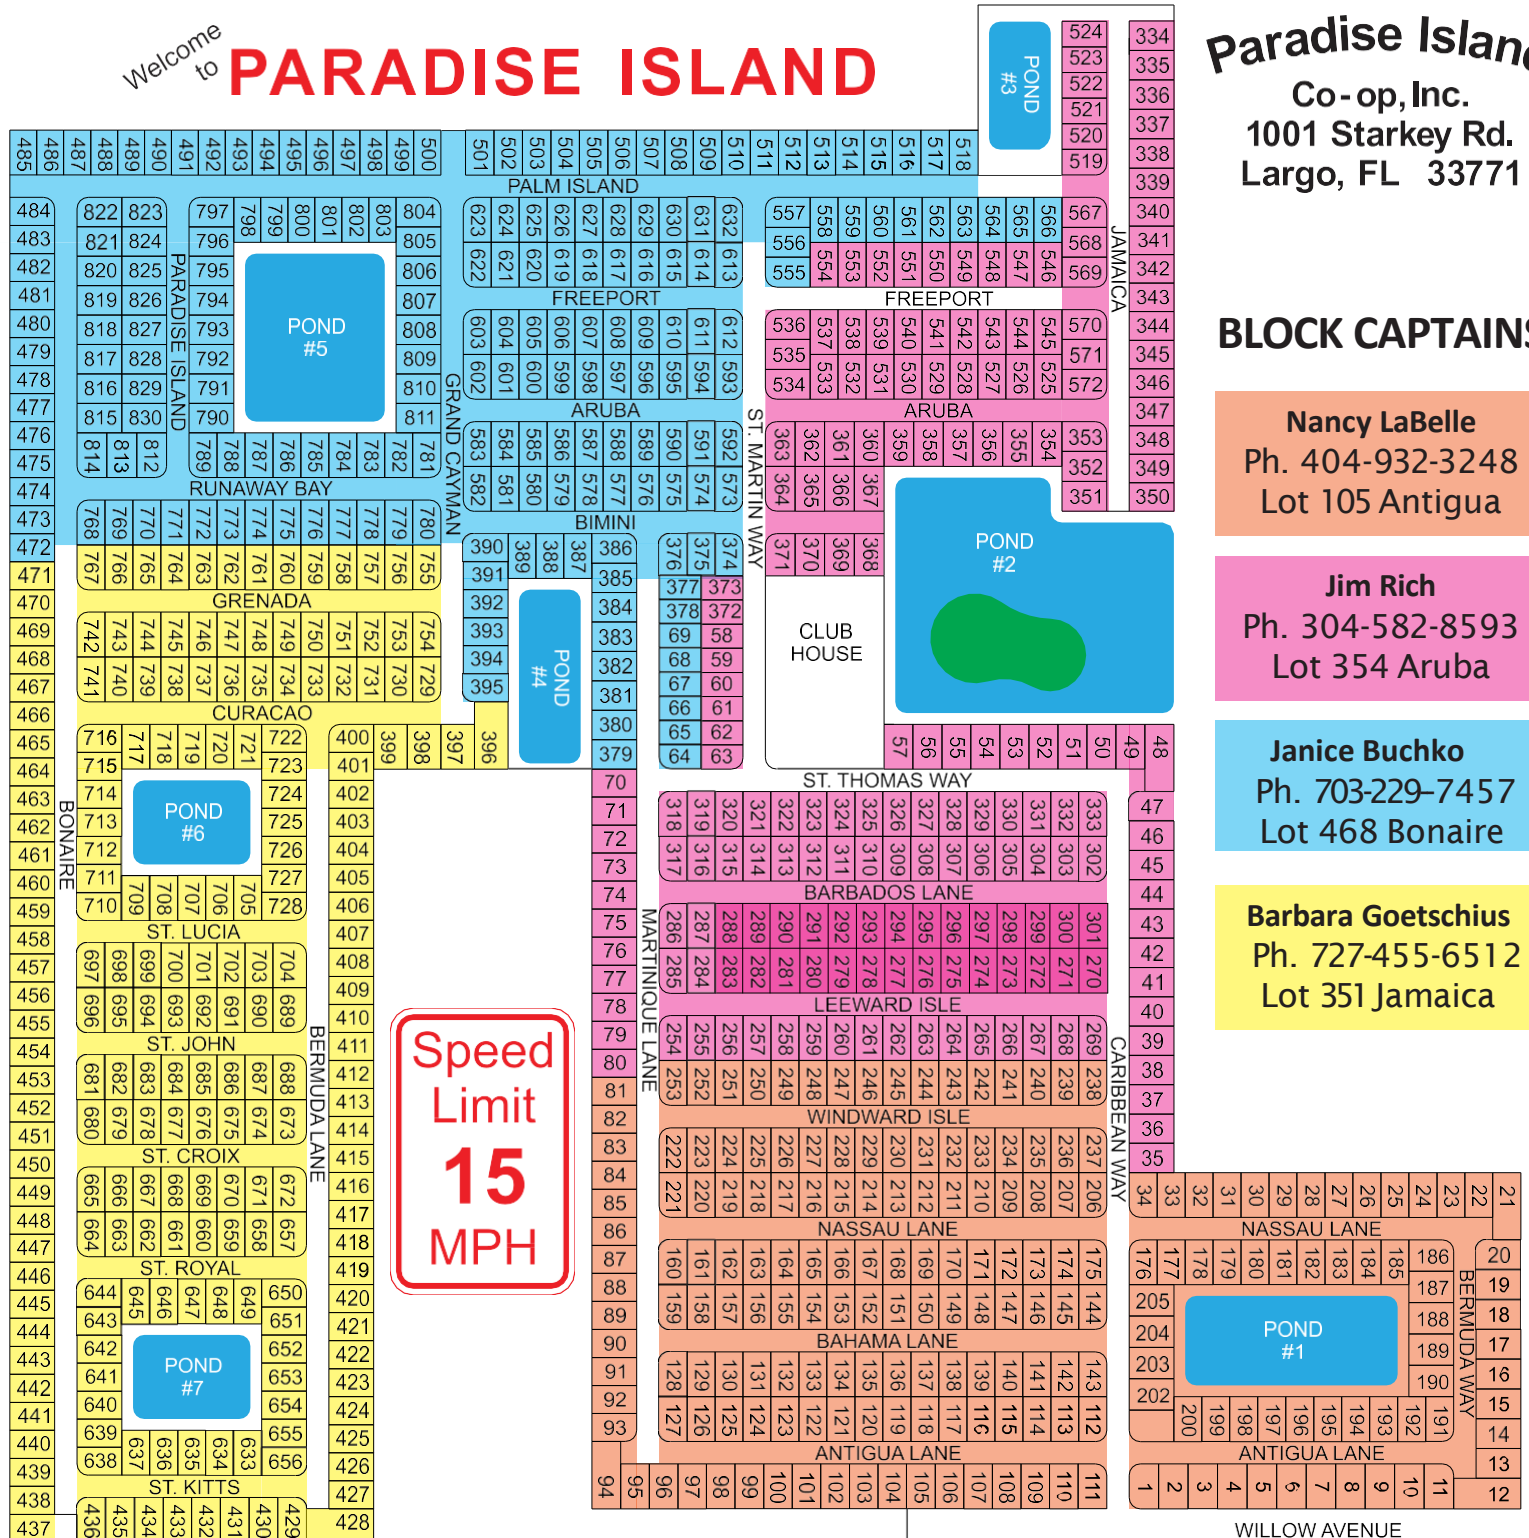

NEIGHBORHOOD WATCH

Welcome to **PARADISE ISLAND**

Paradise Island
Co-op, Inc.
1001 Starkey Rd.
Largo, FL 33771

BLOCK CAPTAINS

Nancy LaBelle
Ph. 404-932-3248
Lot 105 Antigua

Jim Rich
Ph. 304-582-8593
Lot 354 Aruba

Janice Buchko
Ph. 703-229-7457
Lot 468 Bonaire

Barbara Goetschius
Ph. 727-455-6512
Lot 351 Jamaica

Section 1	Lots 1-4 81-253
Section 2	Lots 35-63 70-80 254-373 519-554 567-572
Section 3	Lots 64-69 374-395 472-518 555-566 573-632 768-830
Section 4	Lots 369-471 633-767